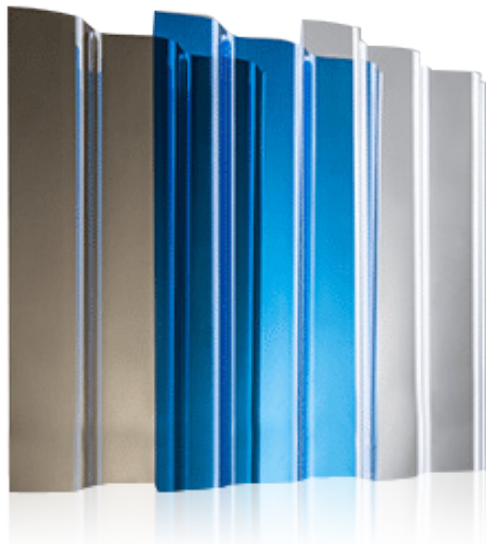

SolarTuff®

Premium Corrugated Polycarbonate Roofing

GELOMBANG

PRICELIST
2023
September

BRATA JAYA MATERIAL

pasir nya bahan bangunan

+62 877 3995 2995